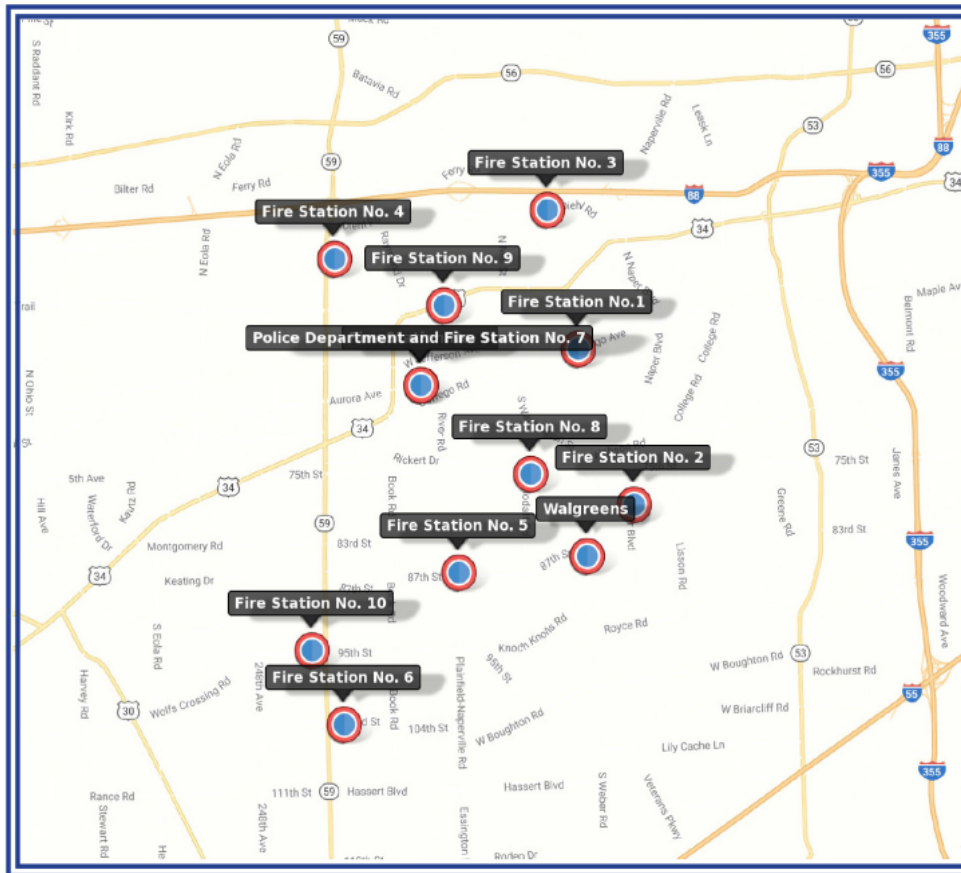

NAPERVILLE AREA PRESCRIPTION DRUG DROP-OFF LOCATIONS

LOCATION ADDRESSES

- Walgreens
63 W. 87th Street
- Fire Station No.1
964 E. Chicago Avenue
- Fire Station No. 2
601 E. Bailey Road
- Fire Station No. 3
1803 N. Washington Street
- Fire Station No. 4
1971 Brookdale Road
- Fire Station No. 5
2191 Plainfield/Naperville Road
- Fire Station No. 6
2808 103rd Street
- Fire Station No. 7
1380 Aurora Avenue
- Fire Station No. 8
1320 Modaff Road
- Fire Station No. 9
1144 W. Ogden Avenue
- Fire Station No. 10
3201 95th Street
- Police Department
1350 Aurora Avenue

DROP-OFF TIMES

- Walgreens/Fire Stations: 24 hours
- Police Department: 7am- 8pm